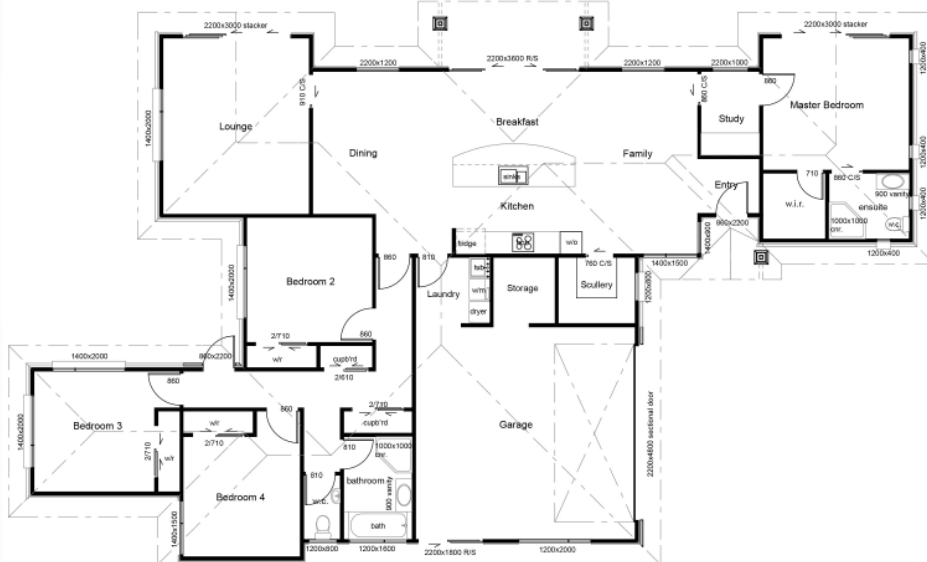

ARTIST IMPRESSION ONLY

Ellerton Concept Series

Specs

- Floor area 221 m²
- 4 bedrooms
- Separate lounge
- Scullery
- Central kitchen
- Ample storage
- Double garage

45 years
building
NZ
Homes

To view our full range of plans and prices visit:
www.highmarkhomes.co.nz
Free Phone: 0508 44 44 62

These illustrations and plans are artist impressions only and are copyright to Highmark Homes. Any attempt to copy or alter them is illegal.