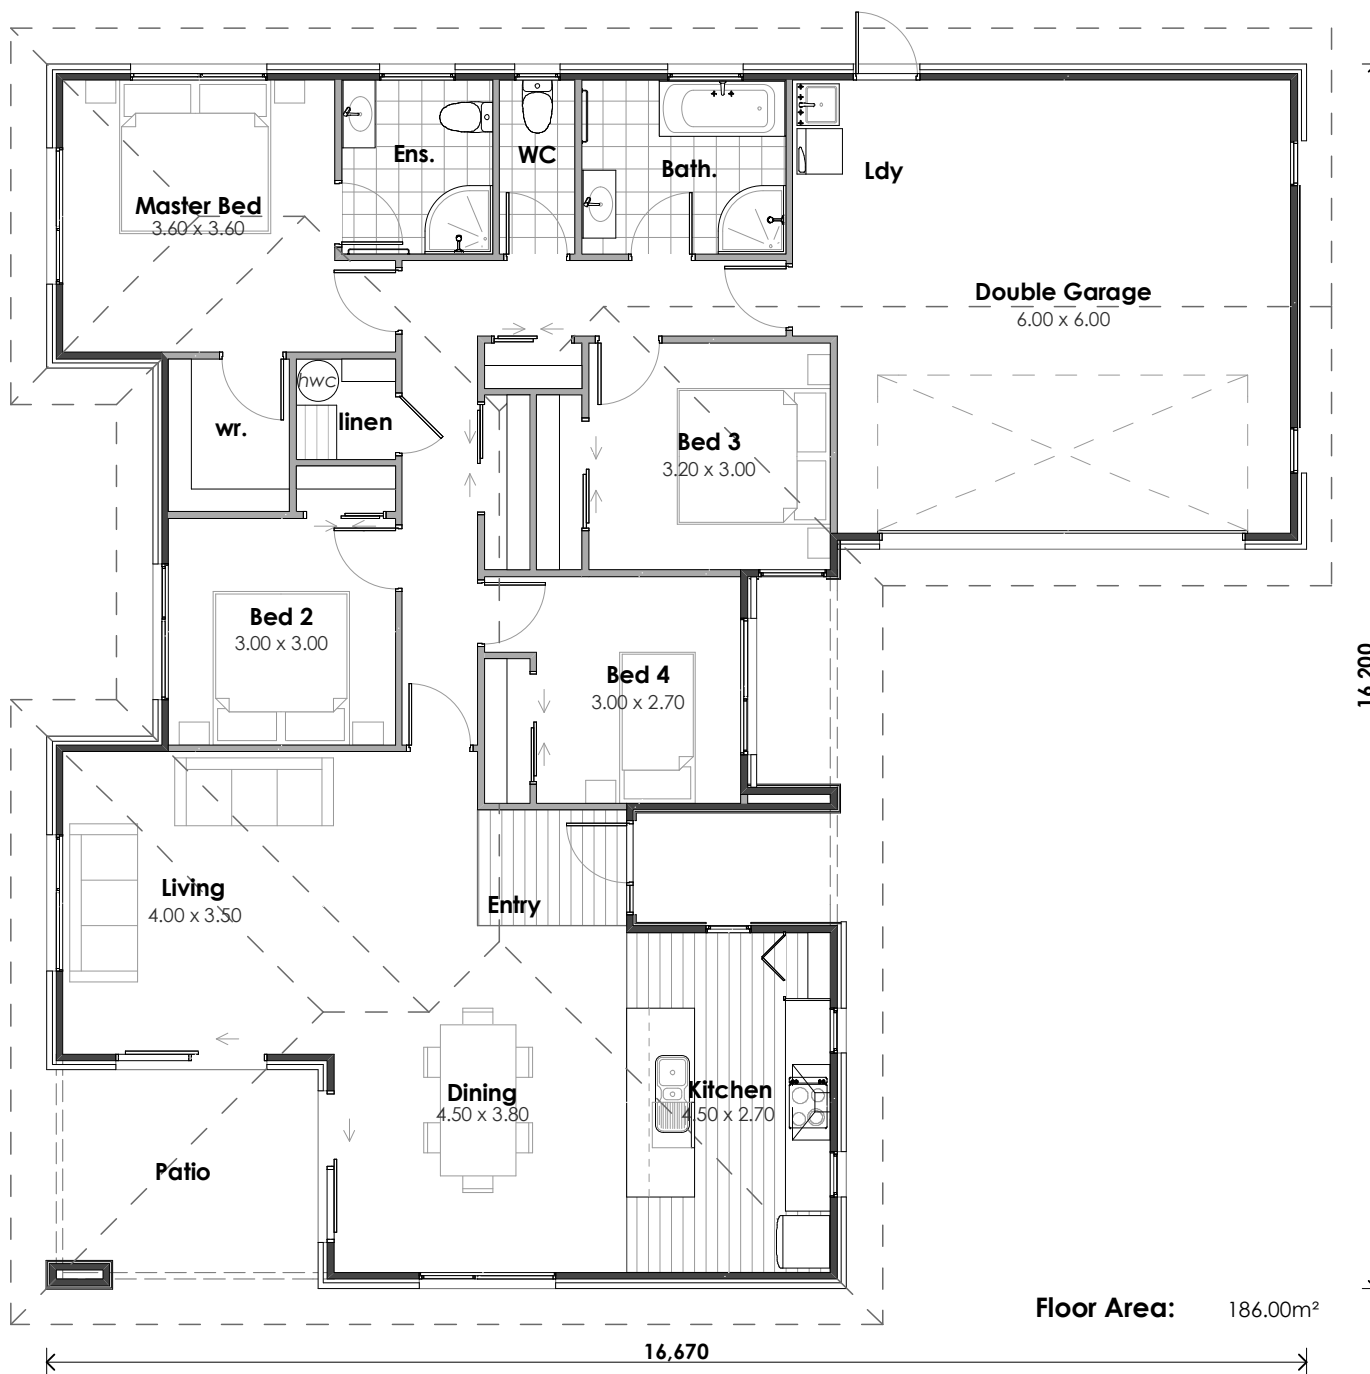

# Wanaka

This plan is copyright to HIGHMARK HOMES LTD.

**Floor Area:** 177.70m<sup>2</sup> o/frame  
185.30m<sup>2</sup> o/brick