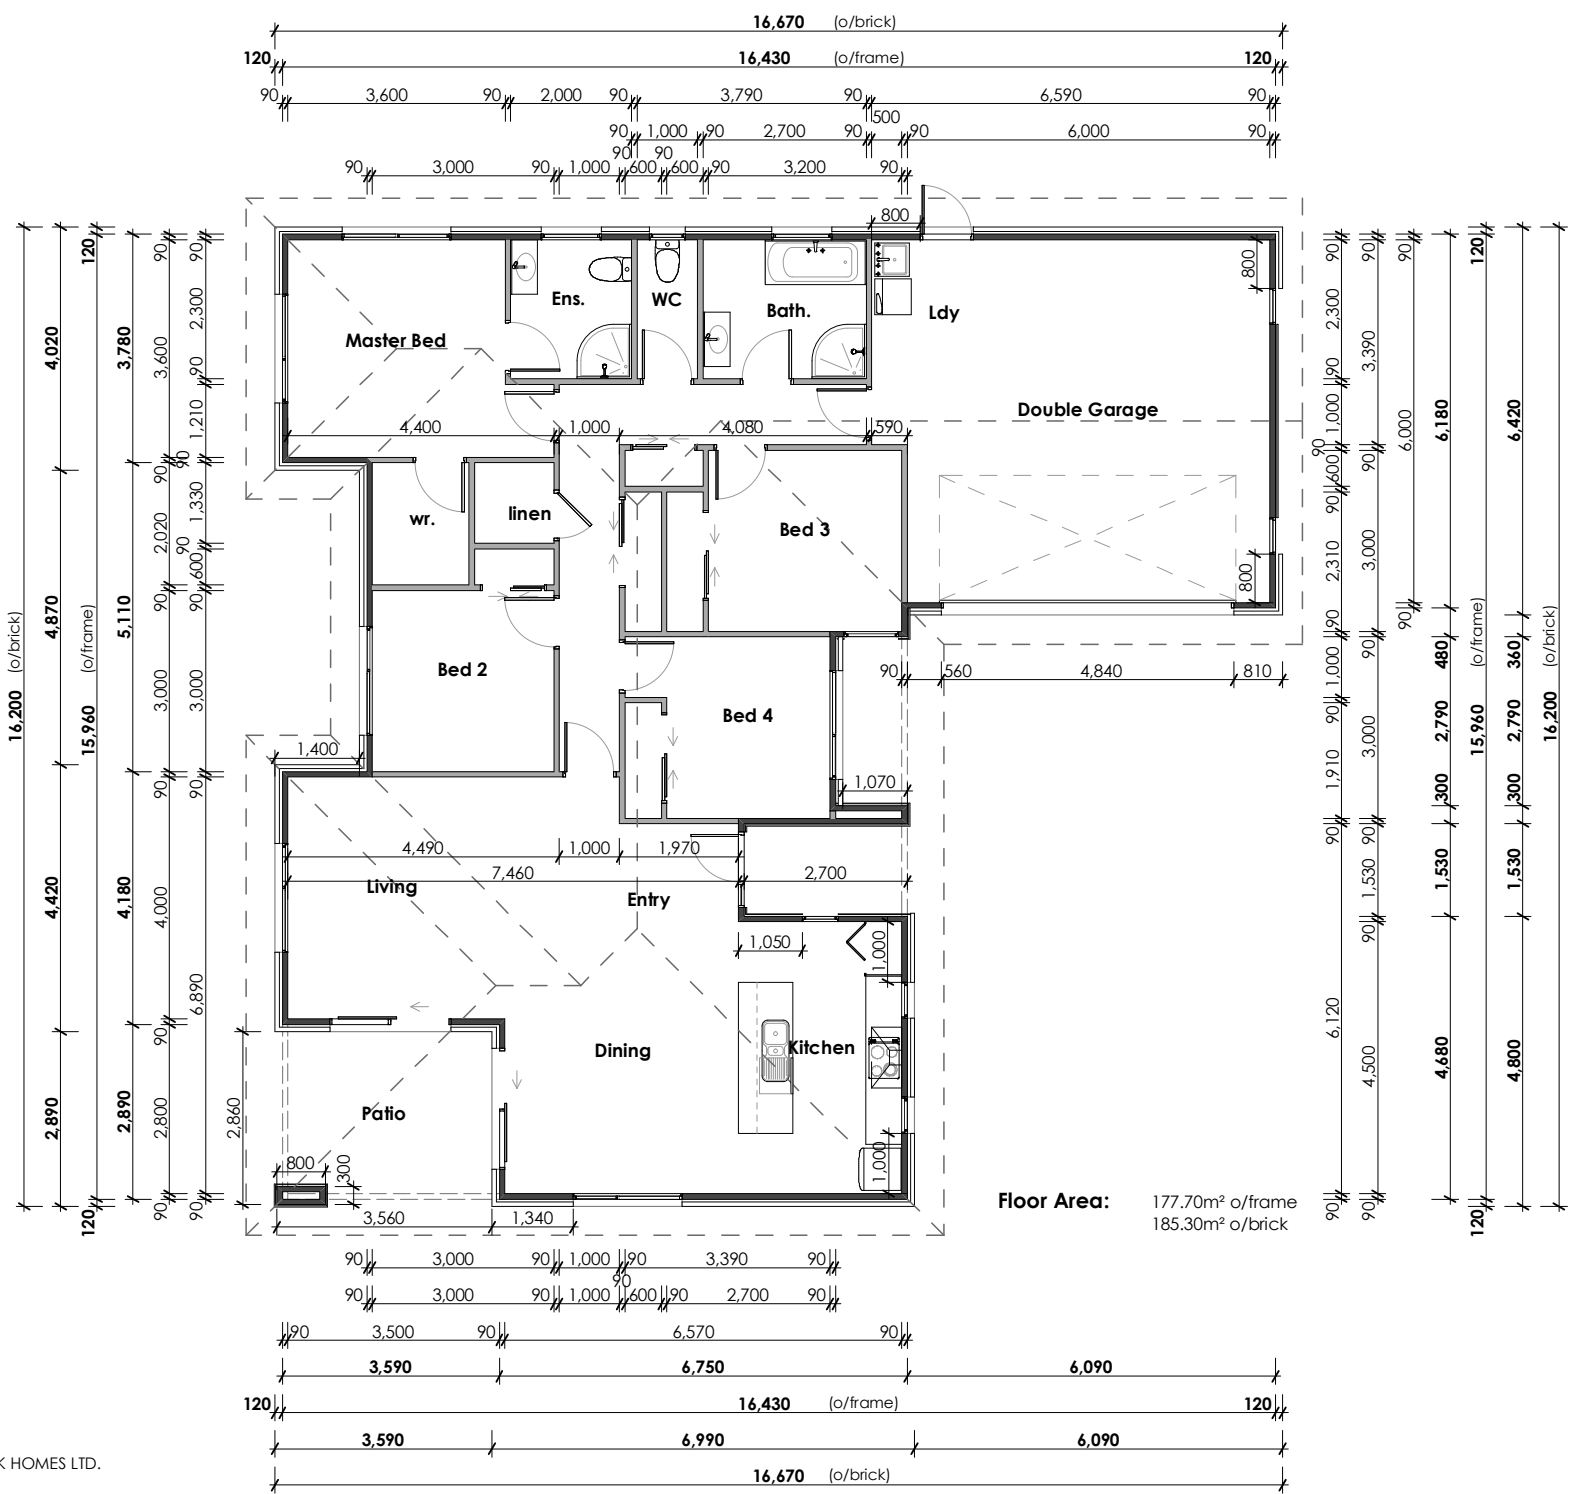

Wanaka

This plan is copyright to HIGHMARK HOMES LTD.