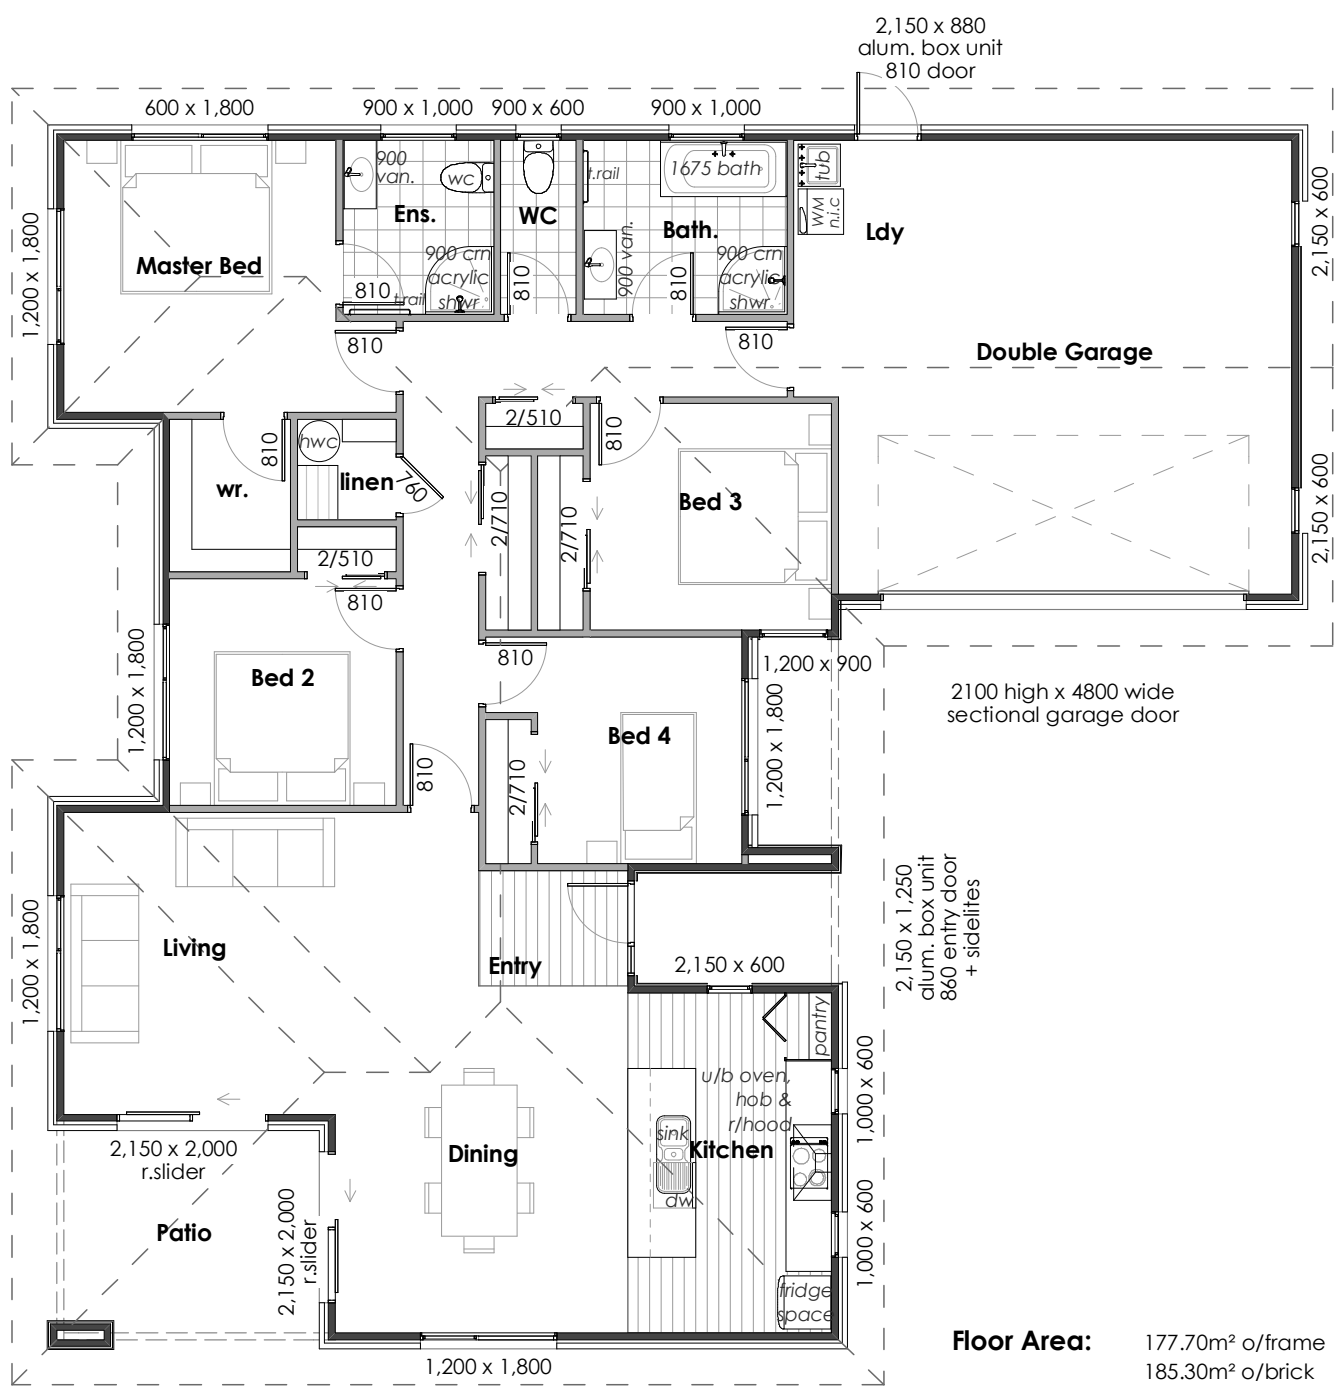

# Wanaka

This plan is copyright to HIGHMARK HOMES LTD.

**Floor Area:** 177.70m<sup>2</sup> o/frame  
185.30m<sup>2</sup> o/brick